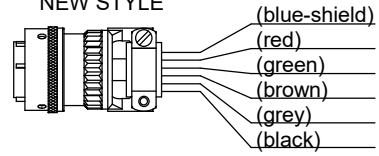

FEED ROLL ENCODER

NEW STYLE

ribbon cable
J10
JHW