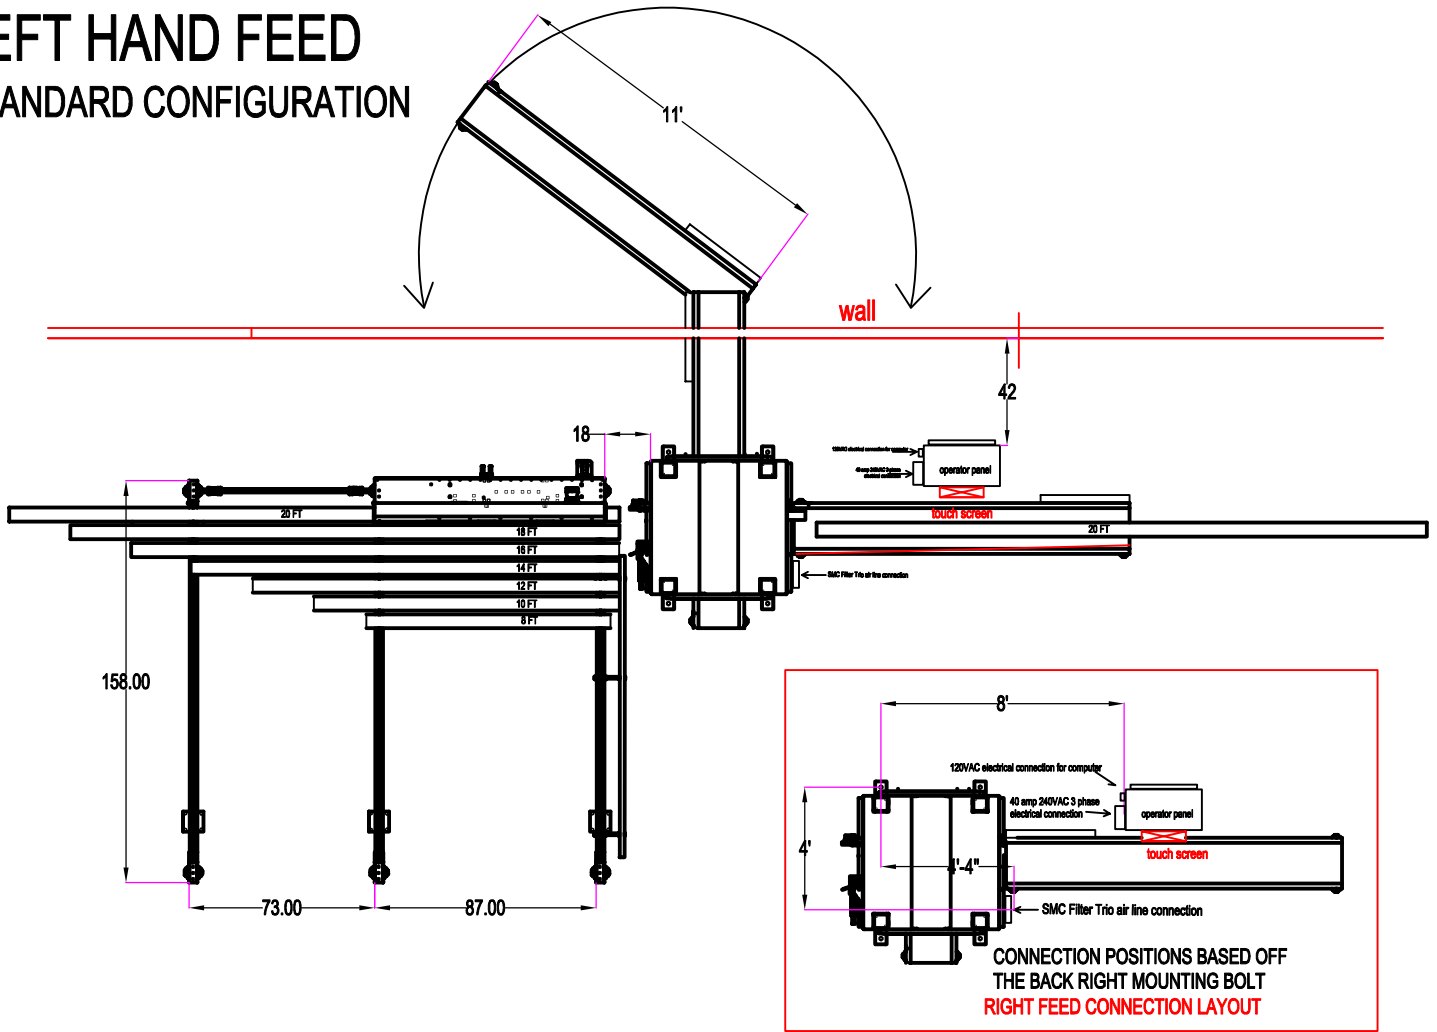

LEFT HAND FEED STANDARD CONFIGURATION

ALTERNATE CONFIGURATION