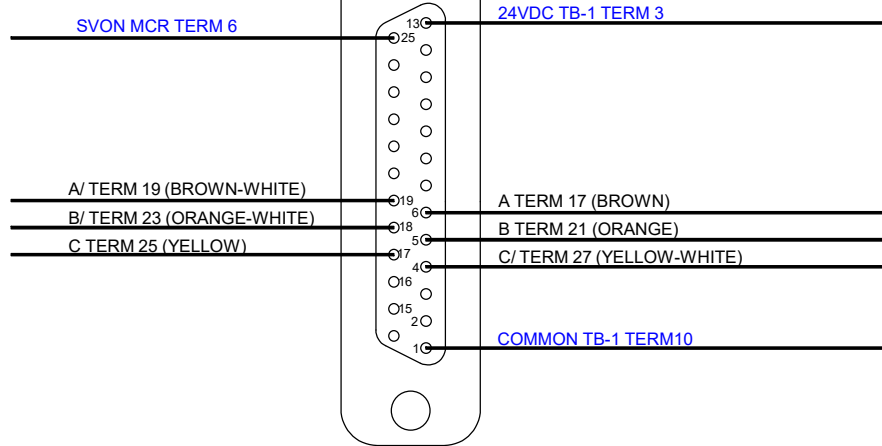

NSK ESB DRIVER UNIT (A-AXIS)

CN2

CN5

CN3